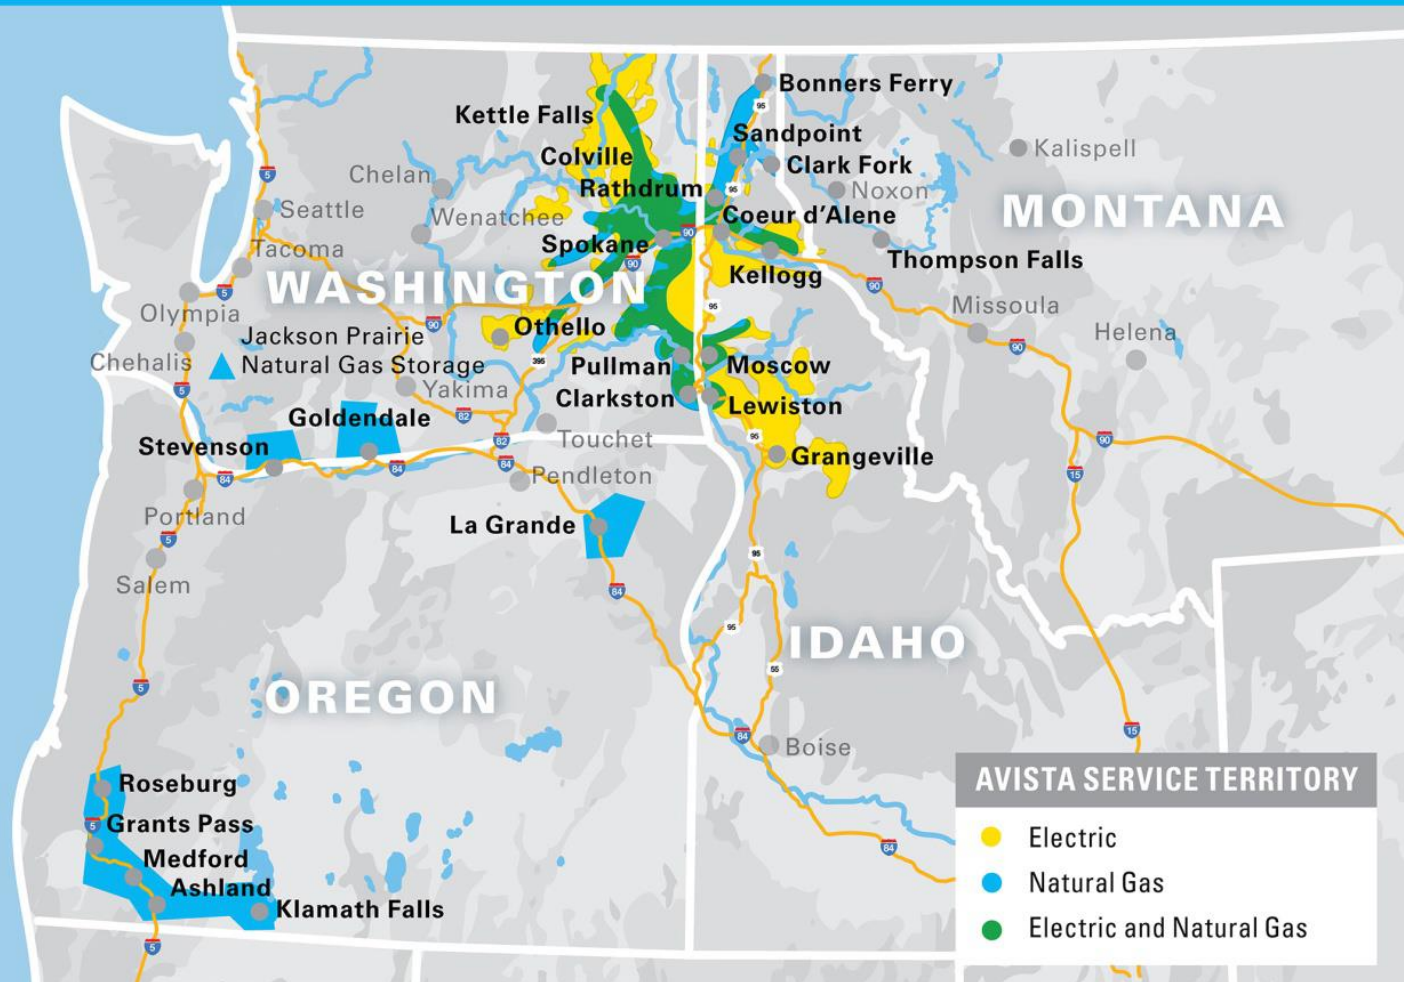

Avista Electric and Natural Gas Service Areas

as of 3/31/15

Avista Natural Gas Service Areas, Gas Fields, Trading Hubs and Major Pipelines

- Avista Service Territory ●
- Williams – Northwest Pipeline ■
- Enbridge – Westcoast ■
- TC Energy – GTN ■
- TC Energy – Foothills ■
- TC Energy – Nova ■
- Kinder Morgan – Ruby ■
- Jackson Prairie Storage Project ▲
- Trading Hubs